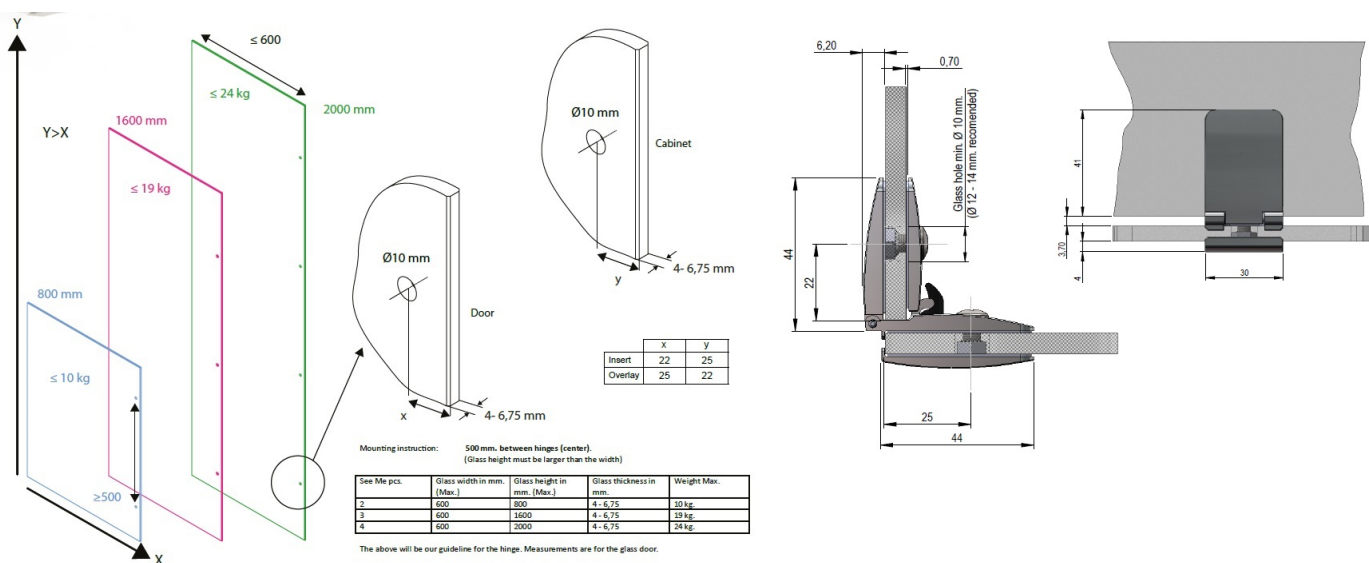

PRODUCT SHEET

Description:

Glass Door Hinge "See Me", Square, Glass/Glass, Black Anodized, 4-6,75mm Glass Thickness, Drilling: \varnothing 10mm, Universal,, No Top or Bottom

Item number:

15.06.272-0

Units	Box	Carton	HS Code	Barcode
Pcs.	12	120	8302100090	
				5704866478618